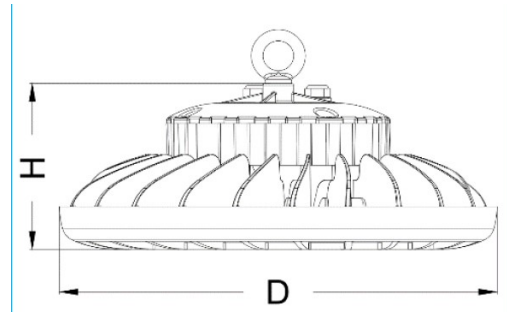

**DIMENSIONS:**

Ø14"(OD) x 5-1/2"(H)

**UHB2-100-CW**  
**UHB2-100-NW**  
**UHB2-100-WW**

**LED UFO HIGH BAY FIXTURES (SERIES 2)**

Ideal for general site lighting, alleys, loading docks, doorway, pathway and parking areas.